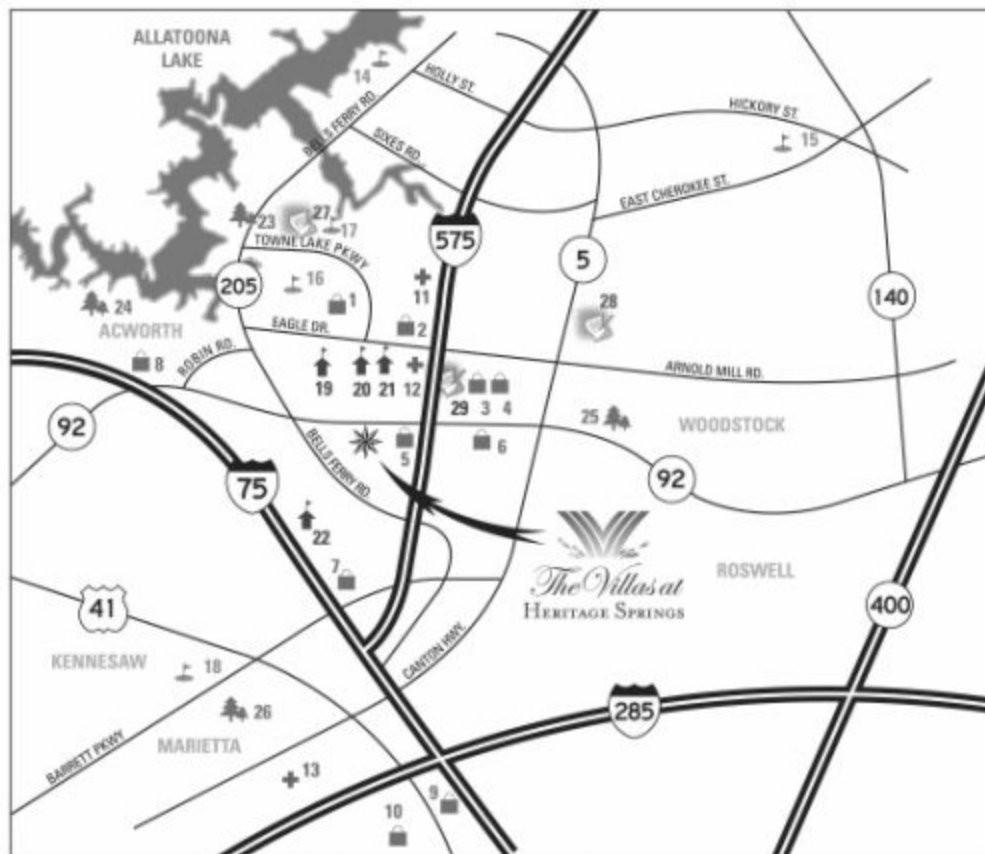

THE VILLAS AT HERITAGE SPRINGS AREA MAP

We Brought Value Back Home
"Redefine Your Quality of Life"

The Villas at
HERITAGE SPRINGS

- | | | | |
|---|--|---|---|
|  <p>SHOPPING</p> <ol style="list-style-type: none"> 1. Towne Lake Square 2. Buckhead Crossing 3. Woodstock Commons 4. Crossroads Village 5. Fowler Crossing 6. Woodstock Village 7. Town Center Mall 8. Kroger 9. Cobb Galleria 10. Cumberland Mall |  <p>HOSPITALS</p> <ol style="list-style-type: none"> 11. Northside Hospital Cherokee 12. Wellstar Urgent Care 13. Kennestone Hospital  <p>GOLF COURSES</p> <ol style="list-style-type: none"> 14. Bridgemill Golf Club 15. Bradshaw Farms Golf Club 16. Towne Lake Hills Contry Club 17. Eagle Watch Golf Club 18. Marietta Country Club |  <p>SCHOOLS</p> <ol style="list-style-type: none"> 19. Carmel Elementary 20. Woodstock Middle 21. Woodstock High 22. Kennesaw State University  <p>PARKS</p> <ol style="list-style-type: none"> 23. Hobgood Park 24. Kellogg Beach 25. W.L. Dupree Park 26. Kennesaw Mountain |  <p>LIBRARY</p> <ol style="list-style-type: none"> 27. Rose Creek Library 28. Woodstock Library  <p>POST OFFICE</p> <ol style="list-style-type: none"> 29. Woodstock Post Office |
|---|--|---|---|

We invite you to visit our website at www.odwyerhomes.com

EasyLiving Home

This area map is conceptual and is for information purposes and is subject to errors, omissions and change.